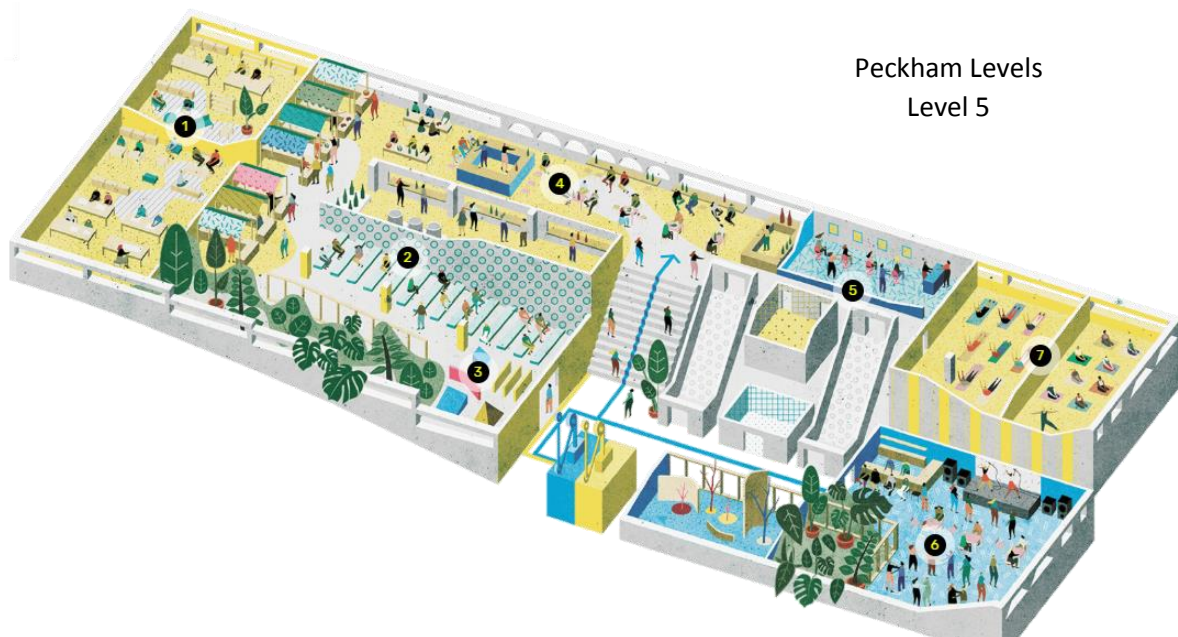

John Donne Primary School

Woods Road, Peckham, SE15 2SW

Dear Parents and Carers,

Your children have done some incredible learning about World War 2 this term! To celebrate their work and to give them a chance to share their accomplishments, the Year 5 team have arranged an exhibition at Peckham Levels on Monday 17th December from 2-3pm. If possible, we would love for you to attend.

We will be joined by the Year 5 students from Goose Green Primary and their Parents, so that the children get a chance to show off what they have been doing to a bigger audience.

To find their exhibition, please head to the Auditorium of Level 5 (please see number 2 on the map below) at Peckham Levels, 95A Rye Lane, SE15 4ST (please see the map on the reverse).

If you wish to attend, you will be able to take your children straight from the event. If you do pick them up from Peckham Levels, please let us know that they are leaving with you. Alternatively they can be picked up/go home alone from school at 3.15pm as normal.

If you have any queries regarding the exhibition please do not hesitate to contact us.

Best Wishes,
Year 5 Team

Peckham Levels
Level 5

National Support School
designated by

National College for
Teaching & Leadership

Tel: 020 7639 0594
E-mail: office@jdacademy.org.uk
Website: www.jdacademy.org.uk
Headteacher: Miss Jo Rooney
Company Number: 8791046

Communitas Education Trust